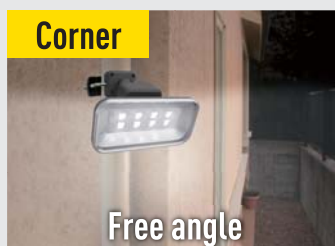

### 5W Wide LED Solar Sensor Light with Flexible Arm

### Main function

Auto ON/OFF  
Detectable Range  
Maximum 140°, 6m

Lighting Time  
5 sec / 20 sec/  
20 sec flashing

Day/Night Change  
Lights only night  
Lights even daytime

Rainproof

Easy installation

Clamp