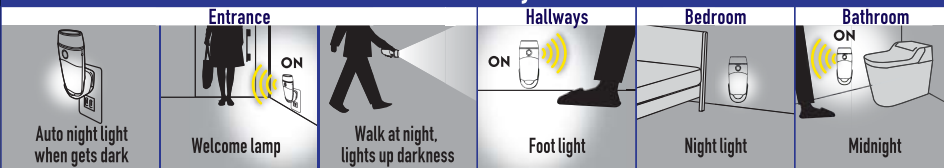

Convenient anytime