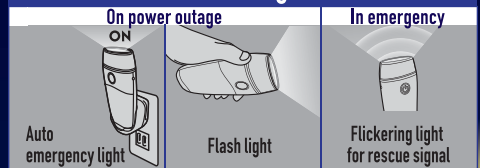

Flashlight

Lights ON when taken in hand / 2 types glowing modes

10 hours*

4.5 hours*

Auto ON brightly as people approach

ON (100%)

Emergency light / flickering light

Flickering as rescue signal Auto ON at power failure

9 hours*

45 hours*

* with full charge

Convenient anytime

Relief in emergencies

Item No.	Item name	Inner carton	Outer carton	Package	Package size(mm)	JAN
AL-300	Rechargeable LED Soft Light with Sensor	6	36	Card/Blister	W120xH270xD70	4 954849 903007