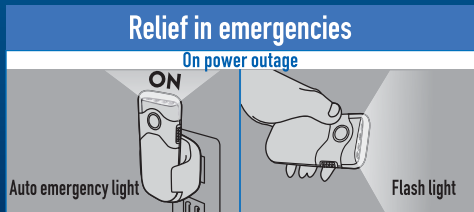

Item No.	Item name	Inner carton	Outer carton	Package	Package size(mm)	JAN
AL-200	Rechargeable LED Soft Light	6	36	Card/Blister	W120xH220xD55	4 954849 902000

551-1, Sato, Hejiso-cho, Kakogawa City, Hyogo Pref., 675-1232 Japan
global@musashi-mfg.com
URL <http://www.634634.jp/english/>

Telephone : +81-79-458-4080
Facsimile : +81-79-429-0333