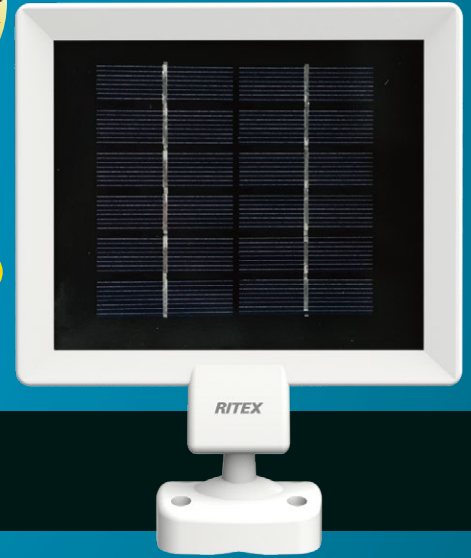

RITEX

Solar

Flexible Arm 3 Lights

5W×3 LED Solar Sensor Light with Flexible Arm

No power supply and energy saving

Main function

Auto ON/OFF
Detectable Range
Maximum 140°, 8m

Lighting Time
5 sec / 20 sec/
20 sec flashing

Day/Night Change
Lights only night
Lights even daytime

Rainproof

Easy installation

S-90L 5W×3 LED

1400
lumen

Equal to Incandescent Lamp 210w

Lighting time adjustment	With full charge
20sec. ON per one time	approx. 125 times.
5sec. ON per one time	approx. 500 times.

Item No.	Item name	Inner carton	Outer carton	Package	Package size(mm)	JAN
S-90L	5W×3 LED Solar Sensor Light with Flexible Arm	—	6	Box	W230×D195×H180	4 954849 530906

musashi
Inc.

551-1, Sato, Heiso-cho, Kakogawa City,
Hyogo Pref., 675-1232 Japan
global@musashi-mfg.com
634634.jp/english/