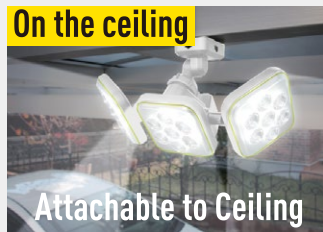

RITEX

Solar

Flexible Arm 3 Lights

5W×3 LED Solar Sensor Light with Flexible Arm

No power supply and energy saving

Main function

Auto ON/OFF
Detectable Range
Maximum 140°, 8m

Lighting Time
5 sec / 20 sec/
20 sec flashing

Day/Night Change
Lights only night
Lights even daytime

Rainproof

Easy installation

S-90L 5W×3 LED

1400
lumen

Equal to Incandescent Lamp 210w

Lighting time adjustment	With full charge
20sec. ON per one time	approx. 125 times.
5sec. ON per one time	approx. 500 times.