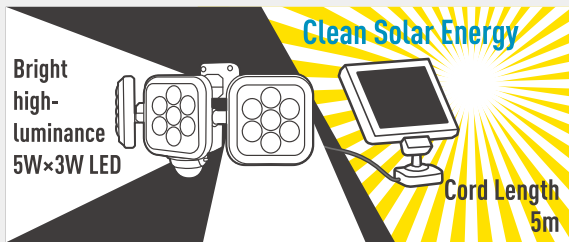

RITEX

Solar

Flexible Arm 3 Lights

5W×3 LED Solar Sensor Light with Flexible Arm

No power supply and energy saving

Main function

Auto ON/OFF
Detectable Range
Maximum 140°, 8m

Lighting Time
5 sec / 20 sec/
20 sec flashing

Day/Night Change
Lights only night
Lights even daytime

Rainproof

Easy installation

S-90L 5W×3 LED

1400
lumen

Equal to Incandescent Lamp 210w

Lighting time adjustment	With full charge
20sec. ON per one time	approx. 125 times.
5sec. ON per one time	approx. 500 times.