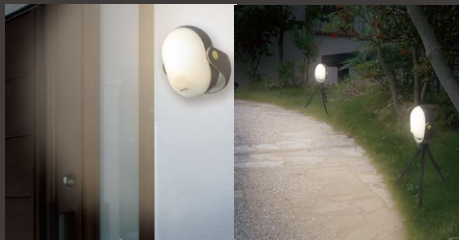

* Lighting time 10sec., 10 times ON per 1 day.

Bright portable light

Warm White Color, Auto ON/OFF Softly

Lighting time : 3 stages

10 sec	30 sec	Stay-ON
---------------	---------------	----------------

Flexible installation!

10sec. Long battery life

30sec. Lights on for a while

Stay-ON For work

Rainproof(IP44)

*Cannot be used at the place where large amount of water is splashed.

Battery-operated, D size alkaline battery×3

Item No.	Item name	Inner carton	Outer carton	Package	Package size(mm)
ASL-097	Anywhere LED Sensor Light 300lm	—	12	Box	W150xD108xH230