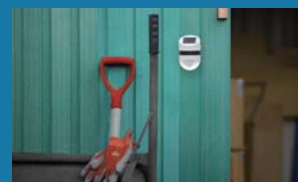

Anywhere LED

Solar
Power
Generation

SENSOR LIGHT

**Useful
Functions**

Solar Power Generation

Lights ON
when You Approach

Automatically Lights ON by Sensor Detection
As Light, For Security, With Low Power

Bright : 110 lumen

330° Movable
Light / Solar Separately

**Attachable
Anywhere
You Want**

Flexible Tripod Binding

Bind to Pole

Magnet

Metal Plate Attached
Attached/Detached with Magnet

Standing

*Rainproof. Do not use this item where it gets a bucket of water