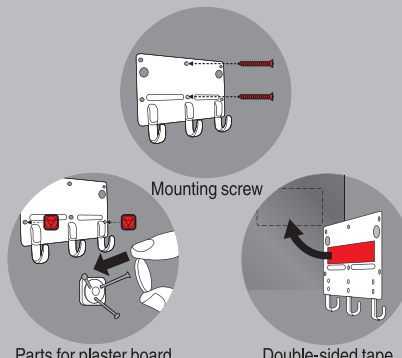

# Anywhere Hook Sensor Light

**20**  
lumen

Flashes and anything can be hung

**For Indoor Use** Battery: AA size alkaline batteryx3

Closet Accessories

**Useful Functions**

Storage Gardening goods

Parts for plaster board

Double-sided tape

**Easy installation anywhere** (using accessories)

**Light ON**  
when you approach

**Auto on by sensor**

Item No.	Item name	Inner carton	Outer carton	Package	Package size(mm)	JAN
ASL-060	Anywhere Hook Sensor Light	6	36	Card/Blister	W150xD40xH230	4 954849 990601