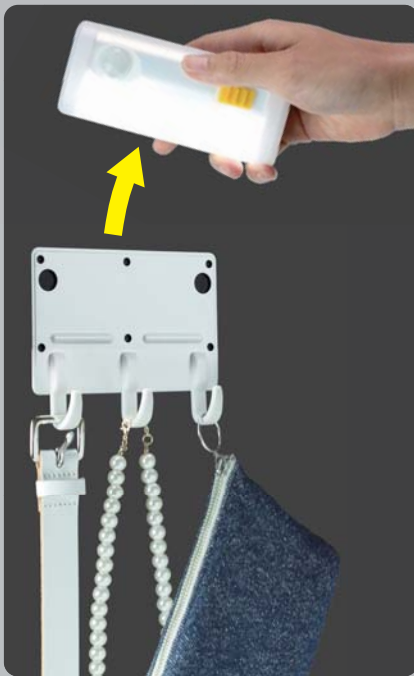

# Anywhere Hook Sensor Light

**20**  
lumen

Flashes and anything can be hung

**For Indoor Use** Battery: AA size alkaline batteryx3

Closet Accessories

**Useful Functions**

Storage Gardening goods

Parts for plaster board

Double-sided tape

**Easy installation anywhere** (using accessories)

**Light ON**  
when you approach

**Auto on by sensor**

Item No.	Item name	Inner carton	Outer carton	Package	Package size(mm)	JAN
ASL-060	Anywhere Hook Sensor Light	6	36	Card/Blister	W150xD40xH230	4 954849 990601