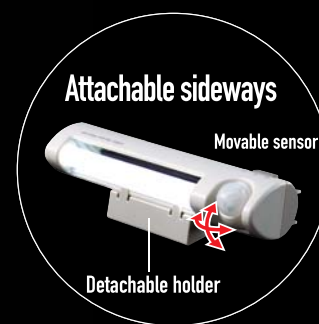

High-luminance LED **1W**
 Equal to Incandescent Lamp 10W

RITEX

ASL-050

For Indoor Use

High-luminance 1W LED

For hallways, storage, closet, etc.

Auto ON/OFF mode

Stay-ON mode

For hallways, storage, etc.

Portable by detaching from holder.

LED Sensor Light Slim DX

Auto ON/OFF mode ↔ Stay-ON mode

□ Specifications

Item No.	Item name	Inner carton	Outer carton	Package	Package size(mm)	JAN
ASL-050	LED Sensor Light Slim DX	10	40	Card/Blister	W120xH272xD65	