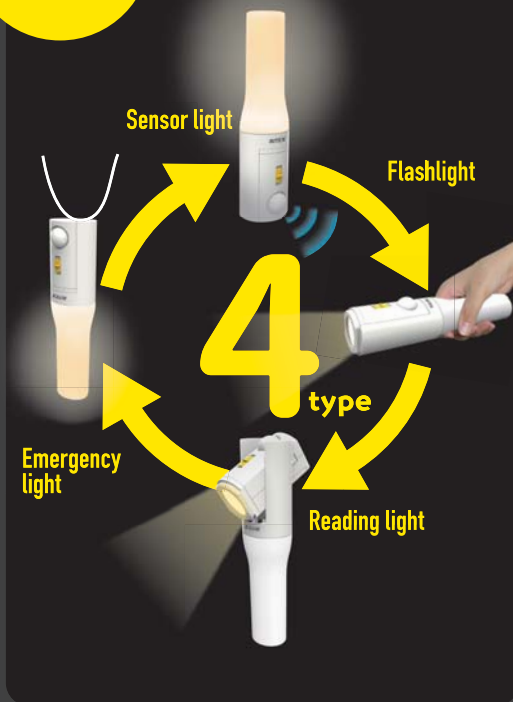

Anywhere Sensor Light Welcome Sensor Light

ASL-035 **RITEX**

with Flashlight

Flashlight

40
lumen

Sensor light

30
lumen

Useful
function

Sensor
Mode

Hallways

Sensor light For lighting, crime prevention and power saving

Stay-ON
mode

Flashlight

Reading light

Emergency light

For Indoor Use