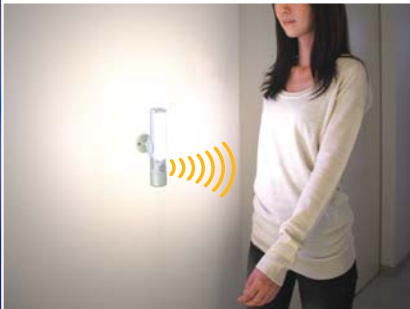

# LED Sensor Light Slim with Flashlight

**RITEX**

**ASL-030**

For Indoor Use

### Entrance / corridor

Auto ON brightly as people approach