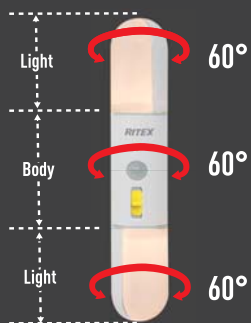

Anywhere SENSOR LIGHT

Anywhere Slim Sensor Light

30
lumen

Warm
white
color

Light angle flexible

【Side view】

【Top view】

Indoor use

Flexible installation

Battery-operated, AAA size alkaline battery×3

Item No.	Item name	Inner carton	Outer carton	Package	Package size(mm)	JAN
ASL-025	Anywhere Slim Sensor Light	6	36	Card/Blister	W100xD43xH270	4 954849 990267