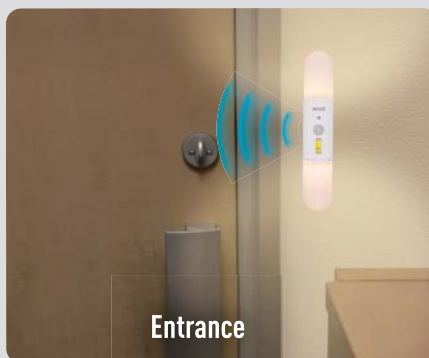

Anywhere SENSOR LIGHT

Anywhere Slim Sensor Light

30
lumen

Warm
white
color

Light angle flexible

【Side view】

【Top view】

Indoor use

Flexible installation

Battery-operated, AAA size alkaline battery×3

Item No.	Item name	Inner carton	Outer carton	Package	Package size(mm)	JAN
ASL-025	Anywhere Slim Sensor Light	6	36	Card/Blister	W100xD43xH270	4 954849 990267