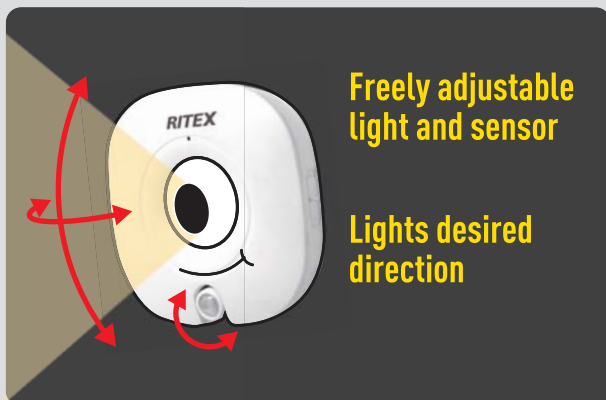

# Anywhere SENSOR LIGHT

## Anywhere LED Sensor Light Pop-eye

**30**  
lumen

**Warm**  
white  
color

Indoor use

**Attachable  
Anywhere  
You Want**

Battery-operated, AAA size alkaline battery×3

Item No.	Item name	Inner carton	Outer carton	Package	Package size(mm)	JAN
ASL-018	Anywhere LED Sensor Light Pop-eye	6	36	Card/Blister	W130xD100xH200	 4 954849 990182