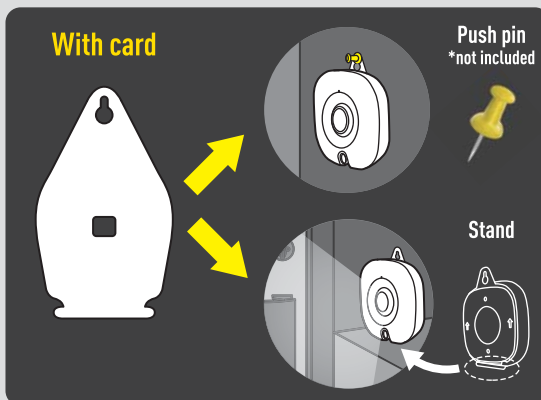

# Anywhere SENSOR LIGHT

## Anywhere LED Sensor Light Pop-eye

**30**  
lumen

**Warm**  
white  
color

Indoor use

**Attachable  
Anywhere  
You Want**

Battery-operated, AAA size alkaline battery×3

Item No.	Item name	Inner carton	Outer carton	Package	Package size(mm)	JAN
ASL-018	Anywhere LED Sensor Light Pop-eye	6	36	Card/Blister	W130xD100xH200	 4 954849 990182