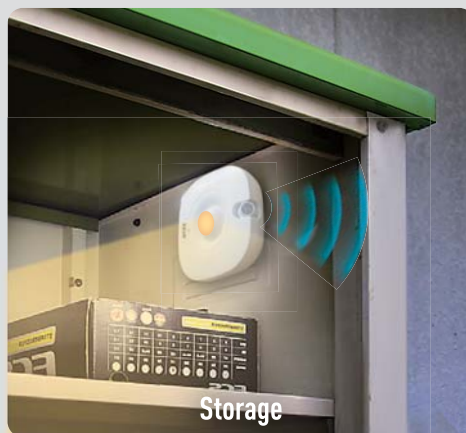

## Anywhere LED Sensor Light Pop-eye

**30**  
lumen

**Warm**  
white  
color

Indoor use

**Attachable  
Anywhere  
You Want**

Battery-operated, AAA size alkaline battery×3

Item No.	Item name	Inner carton	Outer carton	Package	Package size(mm)	JAN
ASL-018	Anywhere LED Sensor Light Pop-eye	6	36	Card/Blister	W130xD100xH200	 4 954849 990182