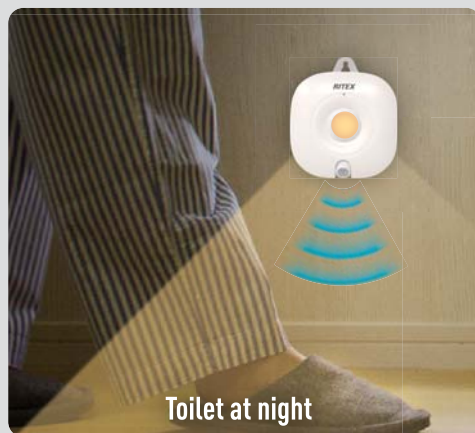

# Anywhere SENSOR LIGHT

## Anywhere LED Sensor Light Pop-eye

**30**  
lumen

**Warm**  
white  
color

Indoor use

**Attachable  
Anywhere  
You Want**

Battery-operated, AAA size alkaline battery×3

Item No.	Item name	Inner carton	Outer carton	Package	Package size(mm)	JAN
ASL-018	Anywhere LED Sensor Light Pop-eye	6	36	Card/Blister	W130xD100xH200	 4 954849 990182