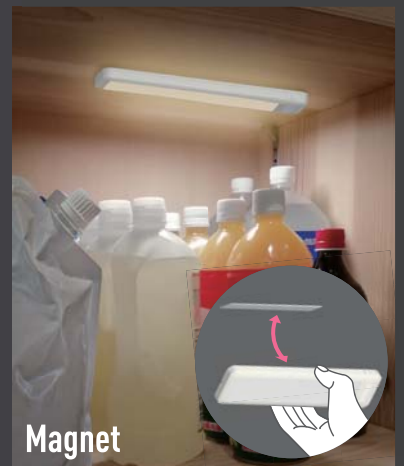

RITEX

ASC-800

Anywhere Flat Sensor Light

100 lumen

Rechargeable battery

Warm white color

- Included:**
- Metal plate
 - Double-sided tape
 - USB cable

Item No.	Item name	Inner carton	Outer carton	Package	Package size(mm)	JAN
ASC-800	Anywhere Flat Sensor Light	6	36	Card/Blister	W120xD39xH270	4 954849 998003