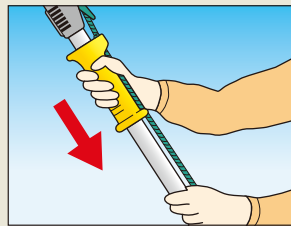

### Cut and Catch

It adopts Cut & Hold Blade.  
It can be used for Fruits Picking.

Just pulling the grip.  
It can cut up to 25 mm  
in diameter.

■Body Size:1750mm × 150mm × 50mm ■Body Weight: Approx. 1.5kg ■Cutting Capacity: 25 mm in diameter  
■Material: Pole, Head: Aluminum / Saw: Hard Chrome Plating