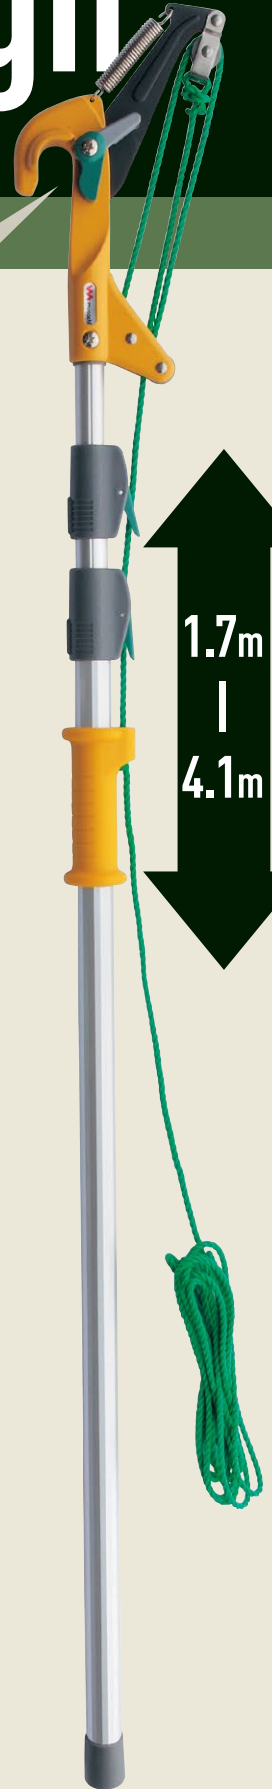

## Extendable Tree Pruner

**4.1 m**

**Easy Cutting**

### Cut and Catch

It adopts Cut & Hold Blade.  
It can be used for Fruits Picking.

Just pulling the grip.  
It can cut up to 25 mm  
in diameter.

### Attachable Saw

It can be attached the Saw  
for thick branches.

**1.7m**  
|  
**4.1m**

Item No.	Item name	Inner carton	Outer carton	Package	Package size(mm)	JAN
345	Extendable Tree Pruner	-	3	Card/Blister	185x1800x50	4 954849 103452

■Body Size:1750mm × 150mm × 50mm ■Body Weight: Approx. 1.5kg ■Cutting Capacity: 25 mm in diameter  
■Material: Pole, Head: Aluminum / Saw: Hard Chrome Plating