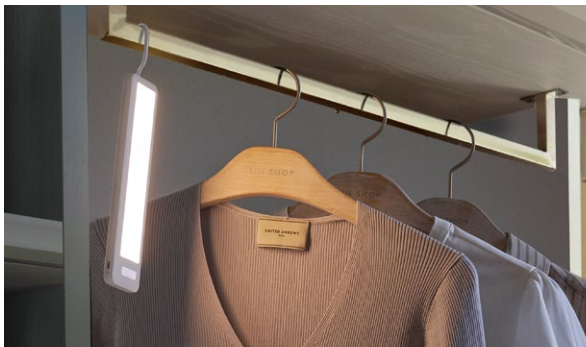

Anywhere Flat Sensor Light

Mocha Beige / Ivory White

• With sensor

• Rechargeable

• Indoor use only

• Stay on mode

Thin and Flat Rechargeable Light

Mocha Beige

Ivory White

Item No.	Color	JAN	Inner carton	Outer carton	Package	Package size(mm)
WSL-005IW	Ivory White	4954849990120	5	50	Box	W 69 × D 17 × H 240
WSL-005MB	Mocha Beige	4954849990137				

•LED 0.5W High-luminance warm color LED, 50 lm •Battery Lithium-ion Rechargeable Battery 3.7V 1100mAh •Battery Life Sensor mode: 150 days (10 times ON / day) / Stay-ON mode: 7.5 hours •Charging time 3.5 hours *Light OFF, Rated 0.5A or more / When using a 5V charger
 •Battery life Charging / discharging cycle 500 times •Detecting Method Passive Infrared Sensor •Detective Range Max. 100°, 3m (with height 2m) •Mode Switch Sensor (approx. 15 sec. ON) / OFF / Stay-ON •Installing Place Indoor •Size H 200 × W 49 × D 13.5 (mm) •Weight 105g •Accessories Metal Plate, USB cable (55 cm, for charge)