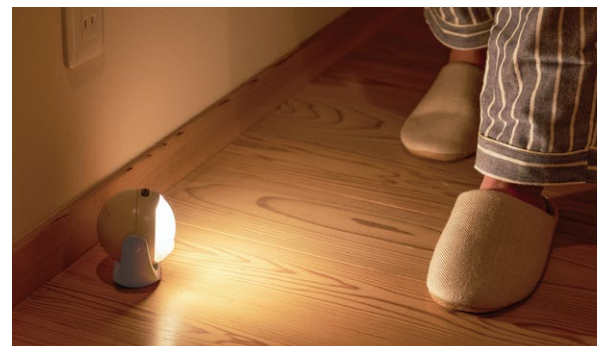

Anywhere LED Sensor Light

Mocha Beige

•)•)•)•) With sensor

AA x 3 pcs.

Outdoor / Indoor

Stay on mode

Installable Anywhere
with Flexible Tripod

Item No.	Color	JAN	Inner carton	Outer carton	Package	Package size(mm)
WSL-003MB	Mocha Beige	4954849990113	6	24	Box	W 130 × D 85 × H 200

•LED 1W High-luminance warm color LED, 130 lm •Battery AAx3 (not included) •Battery Life Sensor mode: 180 days (10 times ON / day) / Stay-ON mode: 7 hours •Detecting Method Passive Infrared Sensor •Detective Range Max. 100°, 4m (with height 2m) •Mode Switch Sensor (approx. 10sec. ON) / OFF / Stay-ON •Movable Part of Light 360° •Installing Place Indoor / Outdoor •Size [Body] H 100 × W 92 × D 80 (mm) / [Tripod] 130 (mm) •Weight 132g (without batteries, tripod) •Accessories Metal Plate, Screw, Plastic Plug