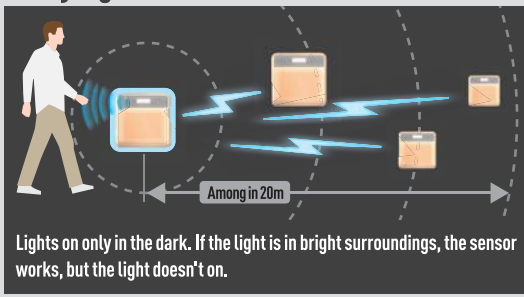

Indoor use Battery-operated, AA size alkaline battery×3

Item No.	Item name	Inner carton	Outer carton	Package	Package size(mm)	JAN
W-500	Anywhere Wireless Sensor Light (2pieces)	6	12	Box (PP)	W130xD100xH130	4 954849 995002
W-505	Anywhere Wireless Sensor Light (1piece)	6	24	Box (PP)	W130xD62xH130	4 954849 995057

551-1, Sato, Heiso-cho, Kakogawa City, Hyogo Pref., 675-1232 Japan
global@musashi-mfg.com
634634.jp/english/

Telephone : +81-79-458-4080
Facsimile : +81-79-429-0333