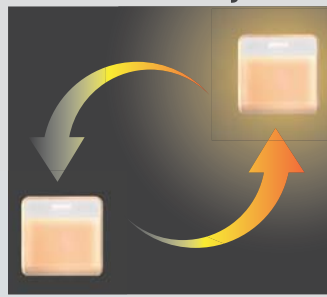

Indoor use Battery-operated, AA size alkaline battery×3

Item No.	Item name	Inner carton	Outer carton	Package	Package size(mm)	JAN
W-500	Anywhere Wireless Sensor Light (2pieces)	6	12	Box (PP)	W130xD100xH130	4 954849 995002
W-505	Anywhere Wireless Sensor Light (1piece)	6	24	Box (PP)	W130xD62xH130	4 954849 995057

551-1, Sato, Heiso-cho, Kakogawa City, Hyogo Pref., 675-1232 Japan
global@musashi-mfg.com
634634.jp/english/

Telephone : +81-79-458-4080
Facsimile : +81-79-429-0333