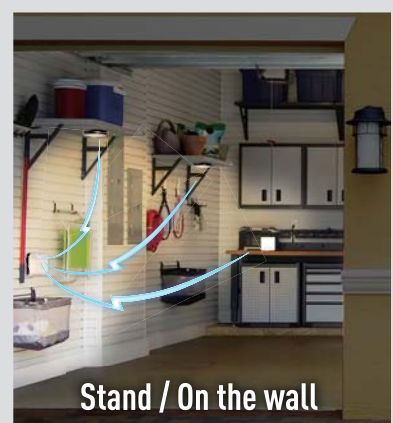

## Light up simultaneously with wireless network

**40**  
lumen

Warm  
white  
color

Create up to  
**10pieces\***

\*Approx. range of 20m

Every lights turn on at the same time

Auto ON/OFF softly

Wall