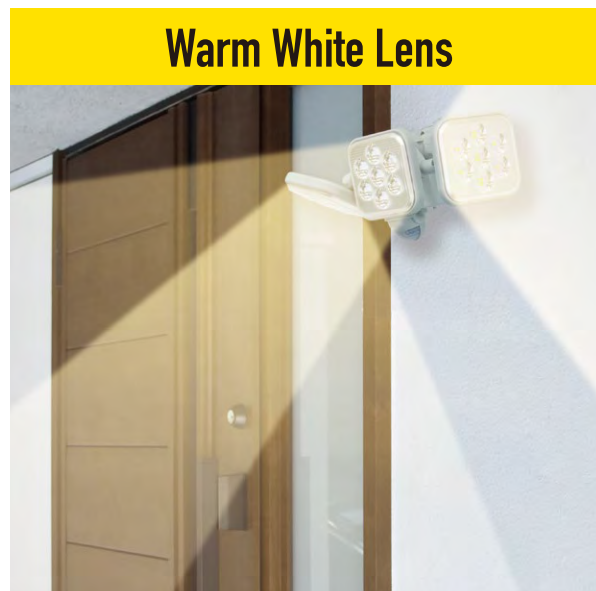

RITEX

Warm white 3 lights

8W×3 Warm White LED Sensor Light with Flexible Arm

- Auto ON/OFF**
Detectable Range
Maximum 140°, 10m
- Lighting Time**
5 sec. - 5 min.
- Day/Night Change**
Lights only night
Lights even daytime
- Mode change**
Night light ON/OFF
(Lit at about 10% brightness)
- Rainproof**
IP44
- Easy installation**

Screw Clamp
- 24 hr guard with red light**
- Cord length 3m**

Useful Functions

LED-AC3025 8W×3 LED

Warm white lens

2250
lumen

Equal to Halogen Lamp 450w

Item No.	Item name	Inner carton	Outer carton	Package	Package size(mm)	JAN
LED-AC3025	8Wx3 Warm White LED Sensor Light with Flexible Arm	—	6	Box	W230xD135xH150	4 954849 533259