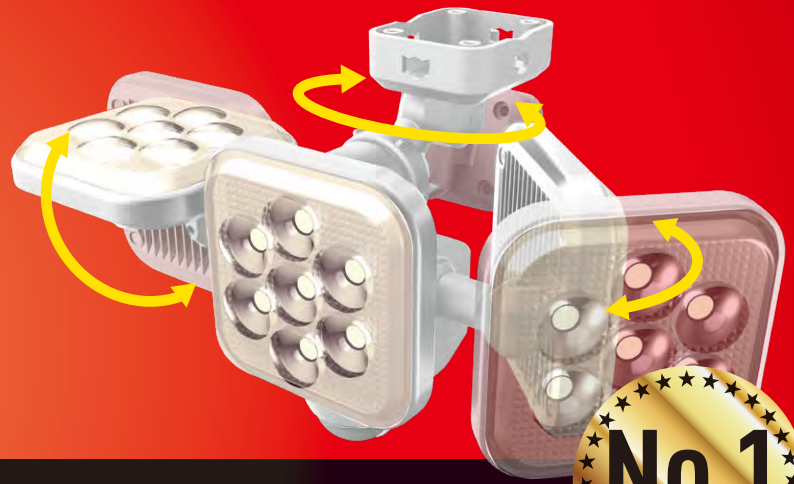

RITEX

Warm white 3 lights

8W×3 Warm White LED Sensor Light with Flexible Arm

- Auto ON/OFF**
Detectable Range
Maximum 140°, 10m
- Lighting Time**
5 sec. - 5 min.
- Day/Night Change**
Lights only night
Lights even daytime
- Mode change**
Night light ON/OFF
(Lit at about 10% brightness)
- Rainproof**
IP44
- Easy installation**

Screw Clamp
- 24 hr guard with red light**
- Cord length 3m**

Useful Functions

LED-AC3025 8W×3 LED

Warm white lens

2250
lumen

Equal to Halogen Lamp 450w

Item No.	Item name	Inner carton	Outer carton	Package	Package size(mm)	JAN
LED-AC3025	8Wx3 Warm White LED Sensor Light with Flexible Arm	—	6	Box	W230xD135xH150	4 954849 533259