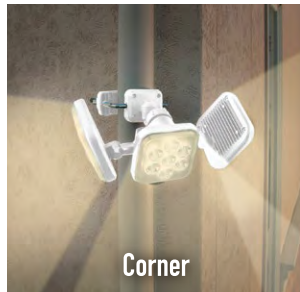

RITEX

Warm white 3 lights

8W×3 Warm White LED Sensor Light with Flexible Arm

- Auto ON/OFF**
Detectable Range
Maximum 140°, 10m
- Lighting Time**
5 sec. - 5 min.
- Day/Night Change**
Lights only night
Lights even daytime
- Mode change**
Night light ON/OFF
(Lit at about 10% brightness)
- Rainproof**
IP44
- Easy installation**

Screw Clamp
- 24 hr guard with red light**
- Cord length 3m**

Useful Functions

LED-AC3025 8W×3 LED

Warm white lens

2250
lumen

Equal to Halogen Lamp 450w

Item No.	Item name	Inner carton	Outer carton	Package	Package size(mm)	JAN
LED-AC3025	8Wx3 Warm White LED Sensor Light with Flexible Arm	—	6	Box	W230xD135xH150	4 954849 533259