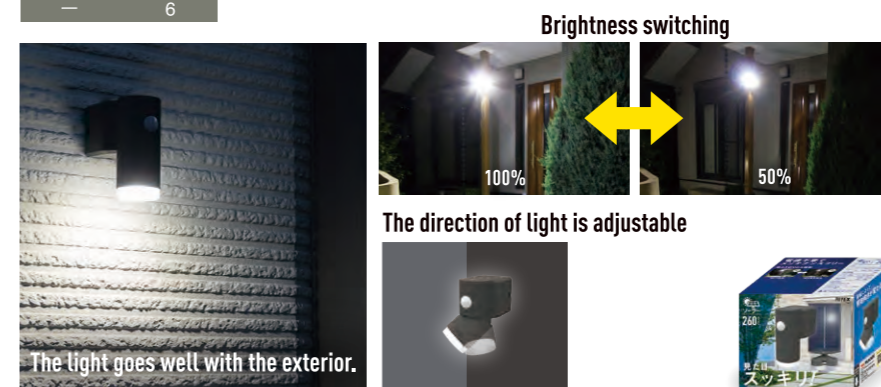

Solar battery 3.7V 1200mAh	Auto ON/OFF detectable range Maximum 120° 8m	Lighting time 10 sec	Brightness switching	Rainproof IP44	*Clamp is not included

260 lumen

S-CY60

4.5W×2 LED

4.5W × 2 Modern Design Solar Sensor Light
LED SOLAR SENSOR LIGHT

2 lights with solar power
Brightness switching

Main body size(mm) W240×D119×H80	
Package Box	4 954849 990076
Package size(mm) W258×D144×H145	
Inner carton	Outer carton
—	6

* Main body weight: 320g
Solar panel size:
W82×D50×H157 190g

Brightness	With full charge
100%	approx.170 times.
50%	approx.340 times.