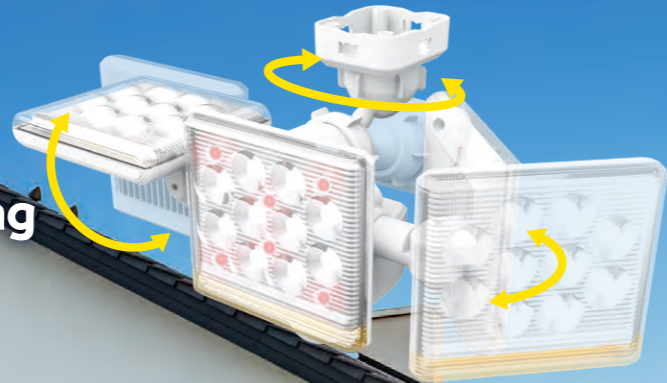

Flexible arm, Remote control included

Security Life - Warning Sound and Auto Lighting