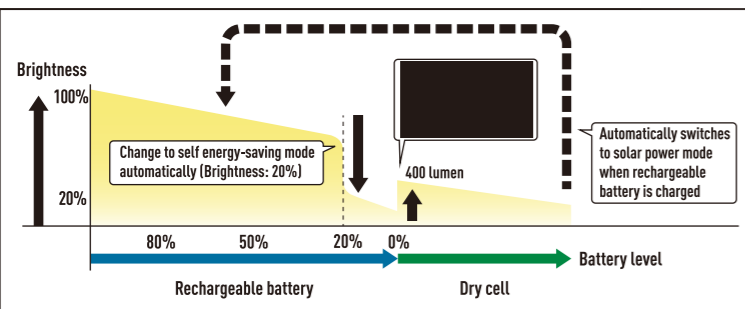

* Main body weight: 490g
Solar panel size: W103xD50xH188 270g

*Cord length: 5m

Brightness switching

Brightness	Rechargeable battery with full charge	Dry cell batteries
100%	approx.300times.	approx.400times.
50%	approx.600times.	approx.800times.