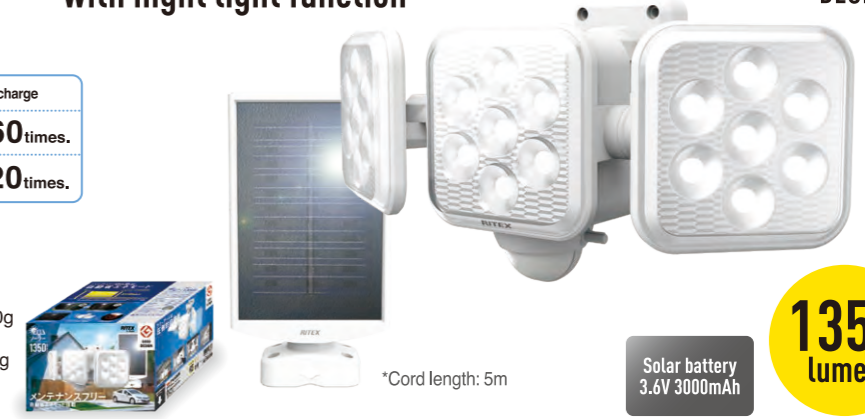

*Cord length: 5m

Solar battery
3.6V 1800mAh

900
lumen

S-330L

5W×3 LED

5W×3 LED Solar Sensor Light with Flexible Arm
LED SOLAR SENSOR LIGHT

Triple lights with night light function

Main body size(mm) W281×D124×H135	Brightness	With full charge
Package Box	100%	approx. 260 times.
Package size(mm) W213×D193×H145	50%	approx. 520 times.
Inner carton	Outer carton	
—	6	

* Main body weight: 450g
Solar panel size:
W103×D50×H188 270g

*Cord length: 5m

Solar battery
3.6V 3000mAh

1350
lumen

Automatically switches to dry batteries when there is not enough sunlight

Flexible arm
Hybrid solar light