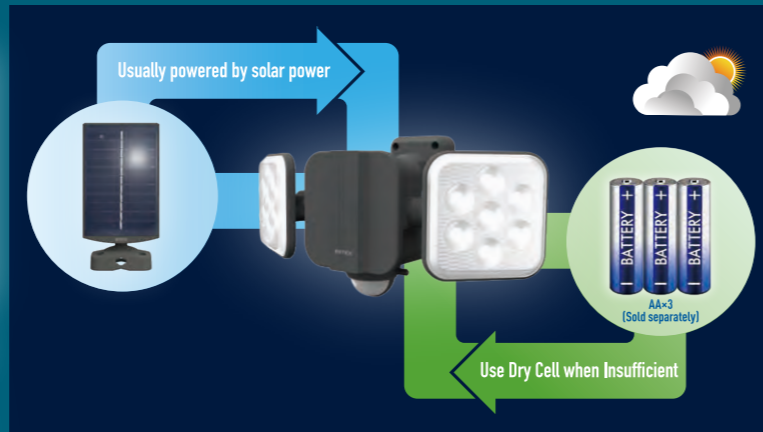

* Main body weight: 450g
Solar panel size:
W103×D50×H188 270g

*Cord length: 5m

Solar battery
3.6V 3000mAh

1350
lumen

Automatically switches to dry batteries when there is not enough sunlight

Flexible arm
Hybrid solar light