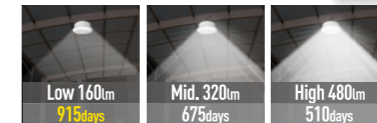

2 lights with brightness adjustable switch

D×3
Battery lifetime
240 days
(50% lighting, 10times/day)
135 days
(100% lighting, 10times/day)

900 lumen

Main body size(mm)
W281xD134xH145

Package Box

Package size(mm)
W213xD155xH145

480 lumen

Main body size(mm)
W175xD175xH80

Package Box

Package size(mm)
W180xD90xH190

Inner carton Outer carton
— 12

4 954849 531651

* Main body weight: 350g

- Dry cell
- Auto ON/OFF detectable range Maximum 360° 4m
- Lighting time Sensor (5 / 10 / 20 / 30 sec. ON)
- Rainproof IP44
- Floodlight
- Remote control
- Stainless steel band

* Main body weight: 255g

Brightness switching

Long life
D×3
Battery lifetime
555 days
(50% Lighting, 10times/day)
300 days
(100% Lighting, 10times/day)

260 lumen

Dry cell	Auto ON/OFF detectable range Maximum 120° 8m	Lighting time 10 sec	Brightness switching	Rainproof IP44	*Clamp is not included
----------	---	-------------------------	----------------------	----------------	------------------------