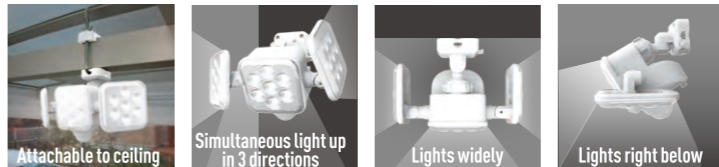

1350 lumen

Main body size(mm)
W281xD134xH145

Package Box

Package size(mm)
W213xD155xH145

Inner carton Outer carton
— 6

4 954849 533204

- Dry cell
- Auto ON/OFF detectable range Maximum 180° 8m
- Lighting time 10 sec/ 10 sec flashing
- Brightness switching
- 24 hr guard with red light
- Flashing
- Rainproof IP44