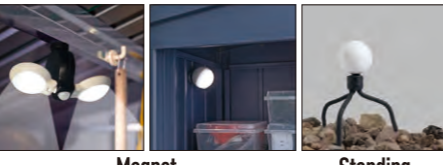

Installation

Flexible Tripod: binding

Magnet

Standing

ASL-097

3w LED

Anywhere LED Sensor Light 300lm
LED PORTABLE SENSOR LIGHT

Long battery life