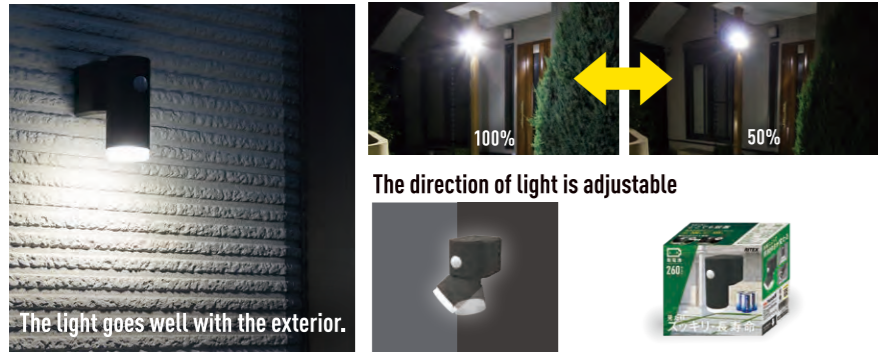

* Main body weight: 255g

Brightness switching

Long life
D×3
Battery lifetime
555 days
(50% Lighting, 10times/day)
300 days
(100% Lighting, 10times/day)

260 lumen

Dry cell	Auto ON/OFF detectable range Maximum 120° 8m	Lighting time 10 sec	Brightness switching	Rainproof IP44	*Clamp is not included
----------	---	-------------------------	----------------------	----------------	------------------------