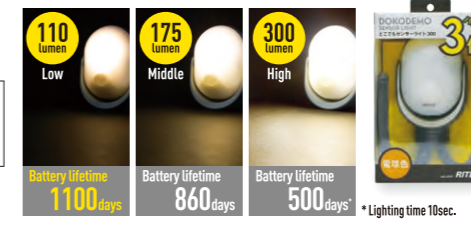

* Main body weight: 180g

Brightness is adjustable

Sensor mode
720 days
(15sec. ON/10times/day)
Stay-ON mode
65 hours
(Low)

300 lumen

Common functions: Anywhere series

Lights ON when you approach

Stay-ON mode

Installation

Flexible Tripod: binding

Magnet

Standing

ASL-097

3w LED

Anywhere LED Sensor Light 300lm
LED PORTABLE SENSOR LIGHT

Long battery life

Main body size(mm) W108xD94xH140	Package Box
Package size(mm) W150xD108xH230	Inner carton —
Outer carton 12	

* Main body weight: 290g

Dry cell	Auto ON/OFF detectable range Maximum 100° 4m	Lighting time Sensor (10/30 sec. ON)/ OFF / Stay-ON	Rainproof IP43	Flashlight	Tripod	Magnet
----------	--	---	-------------------	------------	--------	--------

Long life
D×3
Battery lifetime
1100 days
(Low, 10sec. ON/10times/day)
Stay-ON mode
54 hours
(Low)

300 lumen

ASL-090

1w LED

Anywhere LED Sensor Light
LED PORTABLE SENSOR LIGHT

Flexible installation!

Main body size(mm) W92xD80xH100	Package Box
Package size(mm) W130xD85xH200	Inner carton 6
Outer carton 24	