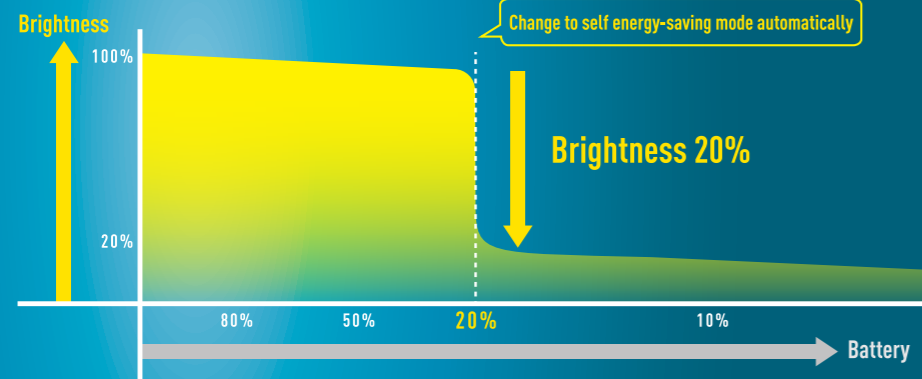

Flexible Arm
Self Energy-saving Mode
Maintenance-free

Preventing from running out of battery

Brightness switching

Can be a night light with solar power

- Solar battery
- Auto ON/OFF detectable range
  Maximum 180° 8m
- Lighting time
  10 sec/
  10 sec flashing
- Night light
- Brightness switching
- 24 hr guard with red light
- Flashing
- Rainproof IP44

S-110L

5W LED

5W×1 LED Solar Sensor Light with Flexible Arm
LED SOLAR SENSOR LIGHT

With night light function

Main body size(mm) W91×D124×H135	Brightness	With full charge
Package Box	100%	approx.290times.
Package size(mm) W200×D140×H145	50%	approx.590times.
Inner carton	Outer carton	
—	6	

* Main body weight: 250g
Solar panel size:
W86×D50×H159 210g

*Cord length: 5m

Solar battery
3.6V 1200mAh

450
lumen

S-220L

5W×2 LED

5W×2 LED Solar Sensor Light with Flexible Arm
LED SOLAR SENSOR LIGHT

Dual lights with night light function

Main body size(mm) W281×D124×H135	Brightness	With full charge
Package Box	100%	approx.230times.
Package size(mm) W213×D193×H145	50%	approx.460times.
Inner carton	Outer carton	
—	6	

* Main body weight: 370g
Solar panel size:
W86×D50×H159 210g

*Cord length: 5m

Solar battery
3.6V 1800mAh

900
lumen

S-330L

5W×3 LED

5W×3 LED Solar Sensor Light with Flexible Arm
LED SOLAR SENSOR LIGHT

Triple lights with night light function

Main body size(mm) W281×D124×H135	Brightness	With full charge
Package Box	100%	approx.260times.
Package size(mm) W213×D193×H145	50%	approx.520times.
Inner carton	Outer carton	
—	6	

* Main body weight: 450g
Solar panel size:
W103×D50×H188 270g

*Cord length: 5m

Solar battery
3.6V 3000mAh

1350
lumen