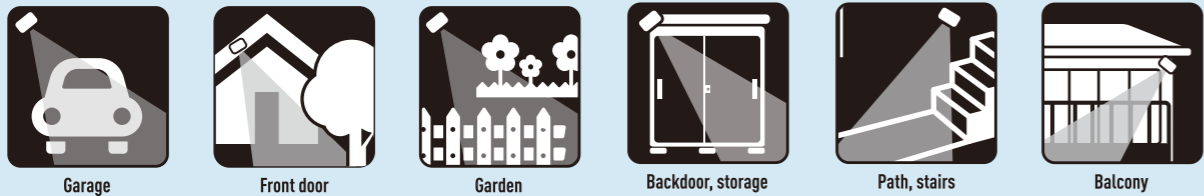

Lighting time adjustment
10sec. ON per one time
Stay-ON

With full charge
approx. 380 time
approx. 60 minutes

110 lumen

Brightness switching

Flexible arm
Dry cell battery

Battery-operated, installable anywhere easily