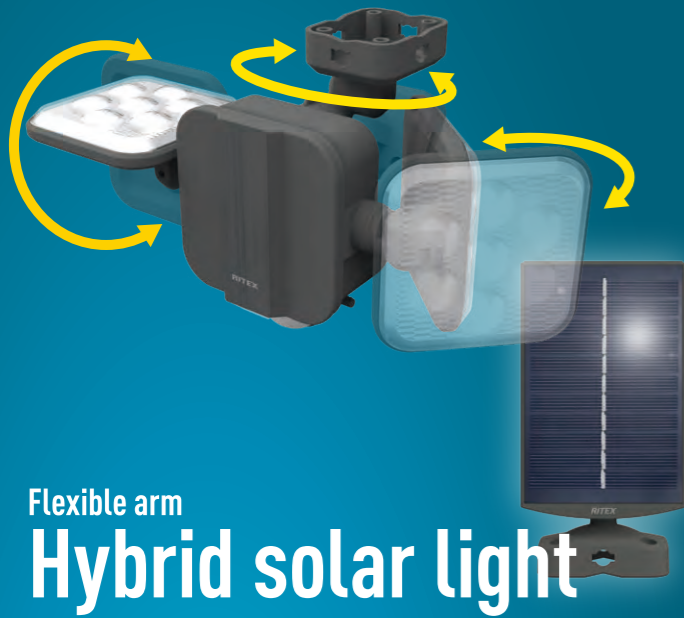

* Main body weight: 450g
Solar panel size:
W103×D50×H188 270g

*Cord length: 5m

Solar battery
3.6V 3000mAh

1350
lumen

Automatically switches to dry batteries when there is not enough sunlight

Flexible arm
Hybrid solar light