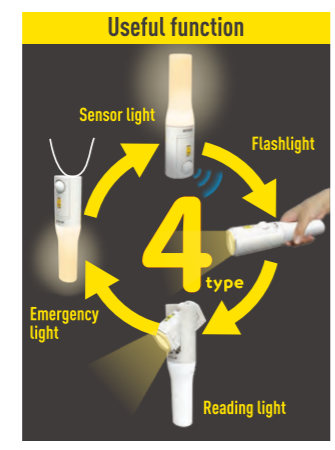

Indoor

Detachable holder

AA×3
Battery lifetime
200 days
(30sec. x 10 times/day)
Stay-ON mode
40 hours

11.6 lumen

ASL-035

Anywhere Welcome Sensor Light with Flashlight

LED PORTABLE SENSOR LIGHT

0.5w LED

Hospitality light Handy light

Main body size(mm)
W55xD55xH220

Package
Box

Package size(mm)
W75xD65xH270

Inner carton Outer carton
6 36

* Main body weight: 120g

Dry cell

Auto ON/OFF detectable range
Maximum 100° 4m