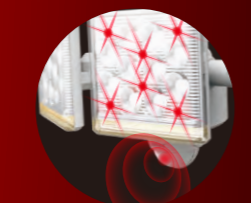

Security Life - Warning Sound and Auto Lighting

Sensor light

Security light

In addition

Floodlight

AC 100V	Auto ON/OFF detectable range Maximum 180° 12m	Lighting time 10 sec/30 sec/5 min 10 sec flashing	Sensor sensitivity Low / Medium / High	Night light	Floodlight	24 hr guard with red light	Flashing
Cord length 3m	Water resistance IP44	Remote control					