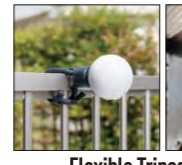

Installation

Flexible Tripod: binding

Magnet

Standing

ASL-097

3w LED

Anywhere LED Sensor Light 300lm
LED PORTABLE SENSOR LIGHT

Long battery life