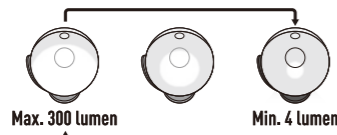

Anywhere sensor light series

ASC-900

1w LED

Rechargeable Anywhere Sensor Light

Flexible installation!

LED PORTABLE SENSOR LIGHT

Main body size(mm) W86xD80xH97	Rechargeable 3.7V 1500mAh	Auto ON/OFF detectable range Maximum 100° 4m	Lighting time Sensor (15 sec. ON)/ OFF / Stay-ON	Waterproof IP65
Package Box	Flashlight	Tripod	Magnet	USB cable included
Package size(mm) W130xD85xH200				
Inner carton 6	Outer carton 24			

* Main body weight: 140g

Sensor mode
90 days
(15sec. ON/10times/day)
Stay-ON mode
3.5 hours

130 lumen

ASC-930

3w LED

Rechargeable Anywhere Sensor Light 300

Long battery life

LED PORTABLE SENSOR LIGHT

Main body size(mm) W101xD95xH112	Rechargeable 3.7V 1800mAh	Auto ON/OFF detectable range Maximum 100° 4m	Lighting time Sensor (15 sec. ON)/ OFF / Stay-ON	Waterproof IP65
Package Box	Flashlight	Tripod	Magnet	USB cable included
Package size(mm) W150xD108xH230				
Inner carton —	Outer carton 12			

* Main body weight: 180g

Brightness is adjustable

Sensor mode
720 days
(15sec. ON/10times/day)
Stay-ON mode
65 hours
(Low)

300 lumen

Common functions: Anywhere series

Lights ON when you approach

Stay-ON mode

Installation

Flexible Tripod: binding

Magnet

Standing

ASL-097

3w LED

Anywhere LED Sensor Light 300lm
LED PORTABLE SENSOR LIGHT

Long battery life

Main body size(mm) W108xD94xH140	Package Box
Package size(mm) W150xD108xH230	Inner carton —
Outer carton 12	

* Main body weight: 290g

Dry cell	Auto ON/OFF detectable range Maximum 100° 4m	Lighting time Sensor (10/30 sec. ON)/ OFF / Stay-ON	Rainproof IP43	Flashlight	Tripod	Magnet

Long life
D×3
Battery lifetime
1100 days
(Low, 10sec. ON/10times/day)
Stay-ON mode
54 hours
(Low)

300 lumen

ASL-090

1w LED

Anywhere LED Sensor Light
LED PORTABLE SENSOR LIGHT

Flexible installation!